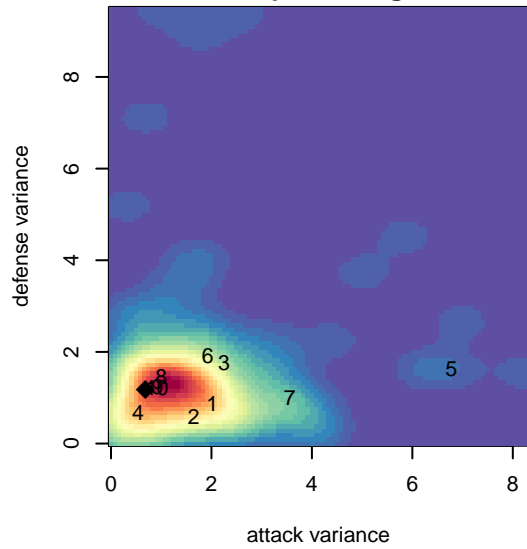

# Lake Hills Infinity G99

Lake Hills SC  
 Bellevue, WA  
 G99 total strength=1406  
 attack=8.01 defense=8.34  
 fall league = NPSL Div 1 (99) U19

alt names used:  
 Lake Hills Infinity G99  
 Lake Hills Infinity G99

Venues played:  
 2017 Xtreme Cup GU18-19  
 2017 NPSL Division 1 (99) U19  
 2017 WYS Presidents Cup G00 19 Division 2

**Lake Hills Infinity G99**  
 Dots are actual minus expected GF (blue circles) and GA (red triangles).  
 Blue line is smoothed change in attack strength. Red is smoothed change in defense strength.

**attack and defense variance (black dot)  
relative to other teams  
and top 10 in region**

**attack and defense rating  
relative to others at age  
and all opponents in last 13 months**

**Performance relative to 13 month average**