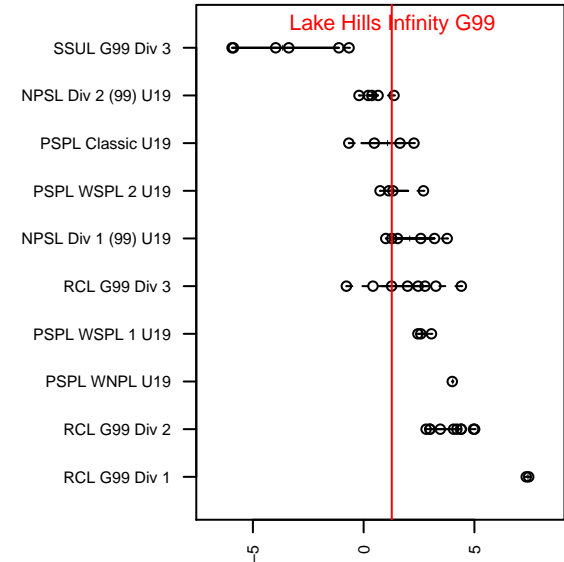

# Lake Hills Infinity G99

Lake Hills SC  
 Bellevue, WA  
 G99 total strength=1406  
 attack=8.01 defense=8.34  
 fall league = NPSL Div 1 (99) U19

alt names used:  
 Lake Hills Infinity G99  
 Lake Hills Infinity G99

Venues played:  
 2017 Xtreme Cup GU18-19  
 2017 NPSL Division 1 (99) U19  
 2017 WYS Presidents Cup G00 19 Division 2

**Lake Hills Infinity G99**  
 Dots are actual minus expected GF (blue circles) and GA (red triangles).  
 Blue line is smoothed change in attack strength. Red is smoothed change in defense strength.

**attack and defense variance (black dot)  
relative to other teams  
and top 10 in region**

**attack and defense rating  
relative to others at age  
and all opponents in last 13 months**

**Performance relative to 13 month average**