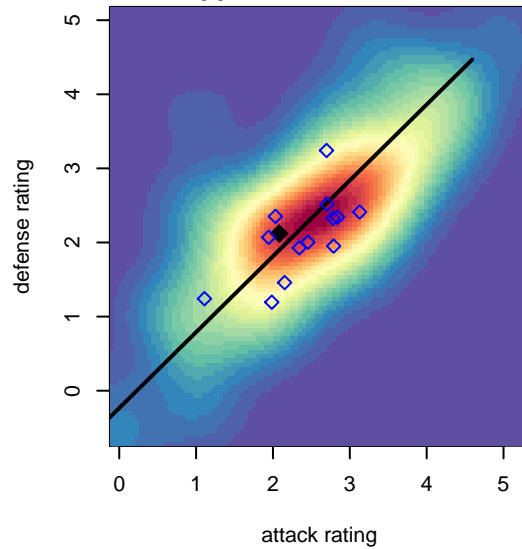

# Lake Hills Infinity G99

Lake Hills SC  
 Bellevue, WA  
 G99 total strength=1406  
 attack=8.01 defense=8.34  
 fall league = NPSL Div 1 (99) U19

alt names used:  
 Lake Hills Infinity G99  
 Lake Hills Infinity G99

Venues played:  
 2017 Xtreme Cup GU18-19  
 2017 NPSL Division 1 (99) U19  
 2017 WYS Presidents Cup G00 19 Division 2

**Lake Hills Infinity G99**  
 Dots are actual minus expected GF (blue circles) and GA (red triangles).  
 Blue line is smoothed change in attack strength. Red is smoothed change in defense strength.

**attack and defense variance (black dot)  
relative to other teams  
and top 10 in region**

**attack and defense rating  
relative to others at age  
and all opponents in last 13 months**

**Performance relative to 13 month average**